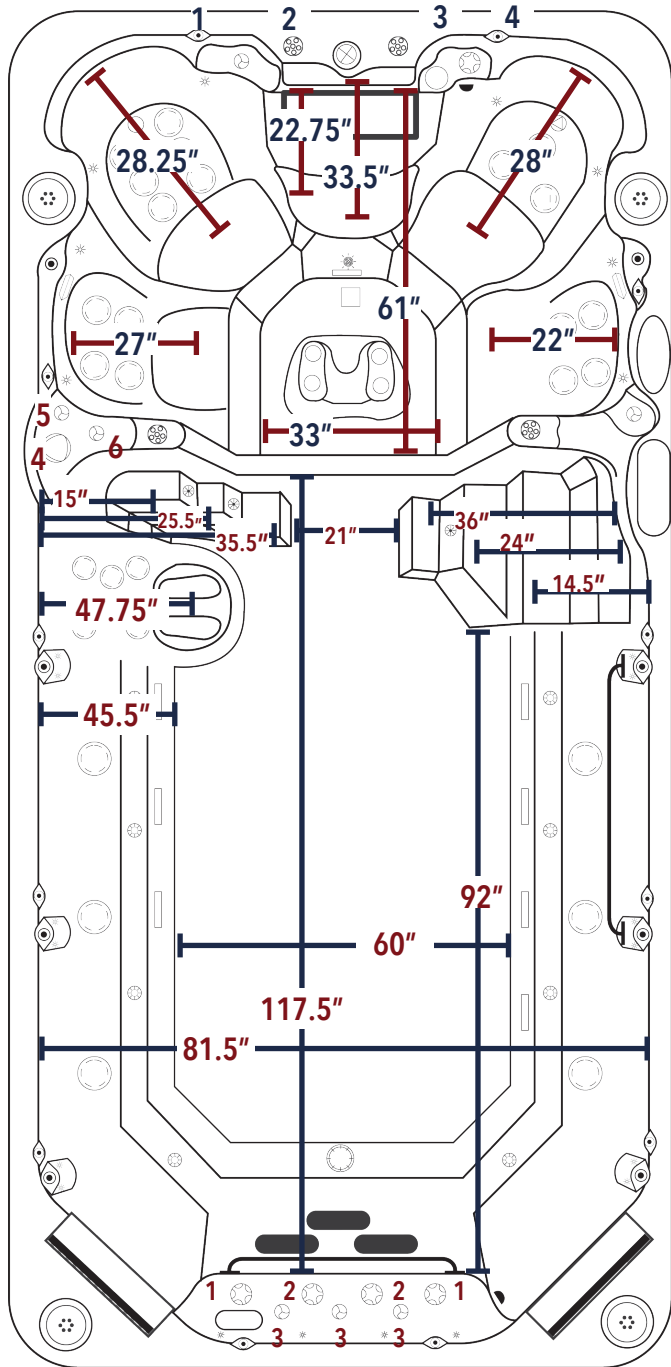

Spa Side topside controls, optional cabinet lights, cabinet panels for equipment access & electrical installation are located on this end.

Swim Side topside controls, cabinet panels for equipment access & electrical installation are located on this end.

### SPA SIDE PUMP CONFIGURATION

Pump 1 All seats

### SPA SIDE DIVERTER, AIR, & WATER CONTROLS

- 1 Air controls
- 2 Blower
- 3 Crystal water features
- 4 Air controls

### SWIM SIDE PUMP CONFIGURATION

- Pump 1 Center river jet
- Pump 2 Rotate diverter (#4) to one side for body massager jets  
Rotate diverter (#4) to the other side to boost the center river jet
- Pump 3 River jet
- Pump 4 River jet